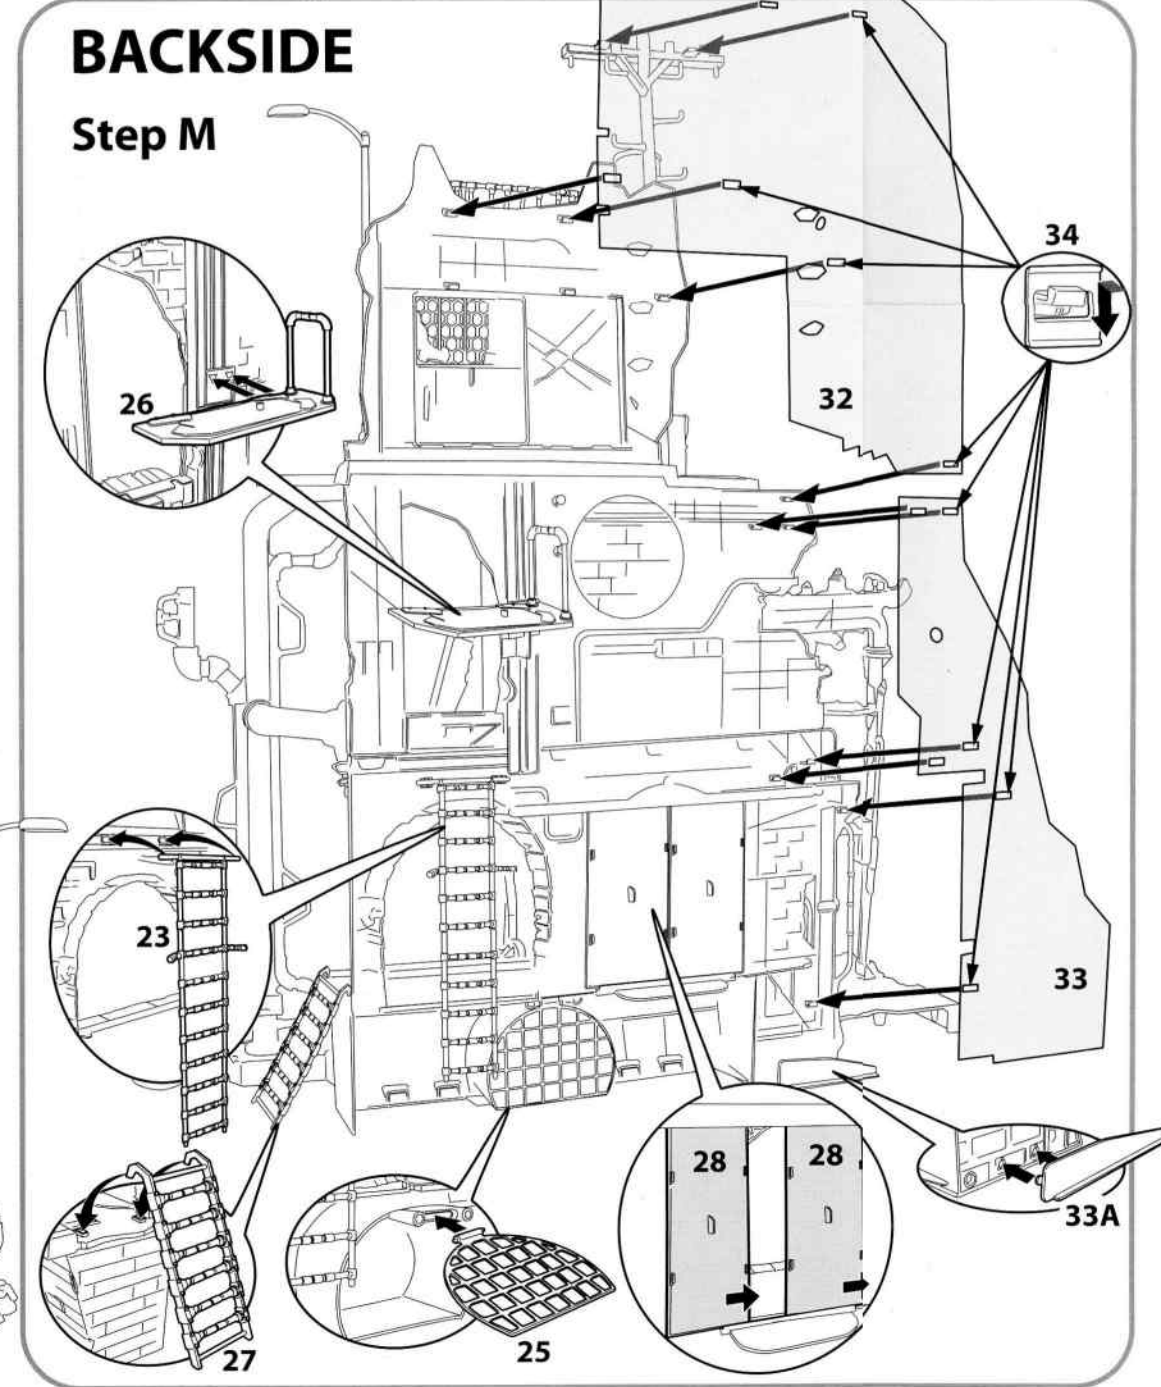

SECRET SEWER LAIR PLAYSET

ASSEMBLY

CONTENTS

1 : Attach label # to piece

Step A

Important: Attach label 29 to piece 2 and Attach label 30 to piece 5 before assembly.

Step B

Step C

Step L

Turtle Fly Line:
Tie piece 40 to piece 39. Attach clamp to safe location. Put piece 38 onto the fly line and attach figure hands to the handle bars. Pull figure up to the clamp and fix release bar in front of figure. (Release bar 39A needs to snap to 39.) Release the bar when ready for Turtle Fly Line Action.
WARNING: Do not attach clamp to objects that can fall over.