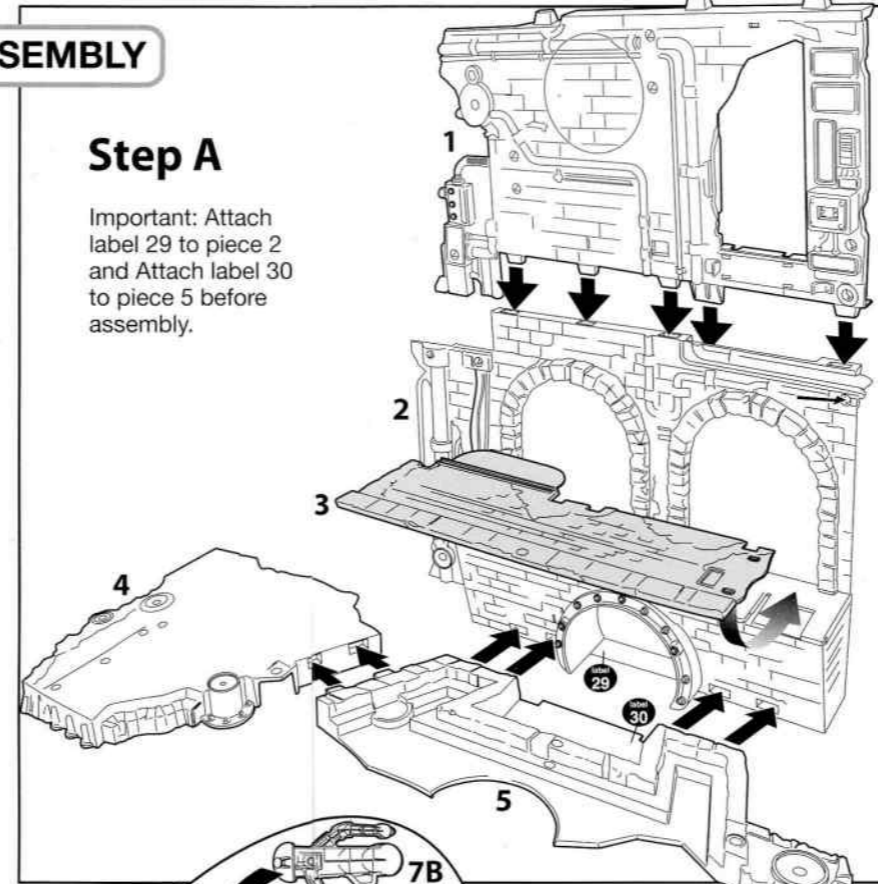

SECRET SEWER LAIR PLAYSET

ASSEMBLY

CONTENTS

1 : Attach label # to piece

Step A

Important: Attach label 29 to piece 2 and Attach label 30 to piece 5 before assembly.

Step B

Step C

Step L

Turtle Fly Line:
Tie piece 40 to piece 39. Attach clamp to safe location. Put piece 38 onto the fly line and attach figure hands to the handle bars. Pull figure up to the clamp and fix release bar in front of figure. (Release bar 39A needs to snap to 39.) Release the bar when ready for Turtle Fly Line Action.
WARNING: Do not attach clamp to objects that can fall over.

FEATURES

Secret Dumpster Periscope

Drop-Down Fire Escape

Hidden Spring-loaded Power Line Launcher
Important: Do not fire at people, animals or at eyes or face. Do not use projectile other than that provided with this toy.

Drop-in Manhole Door

Secret Dumpster Hideout

Climbing Telephone Pole

High-Ground Battle Platforms

Real-Working Elevator

Mutagen Ooze Drain Pipe* (Ooze not included)

Secret Sewer Entrance

Splinter's Dojo - With Real Sliding Shoji Doors