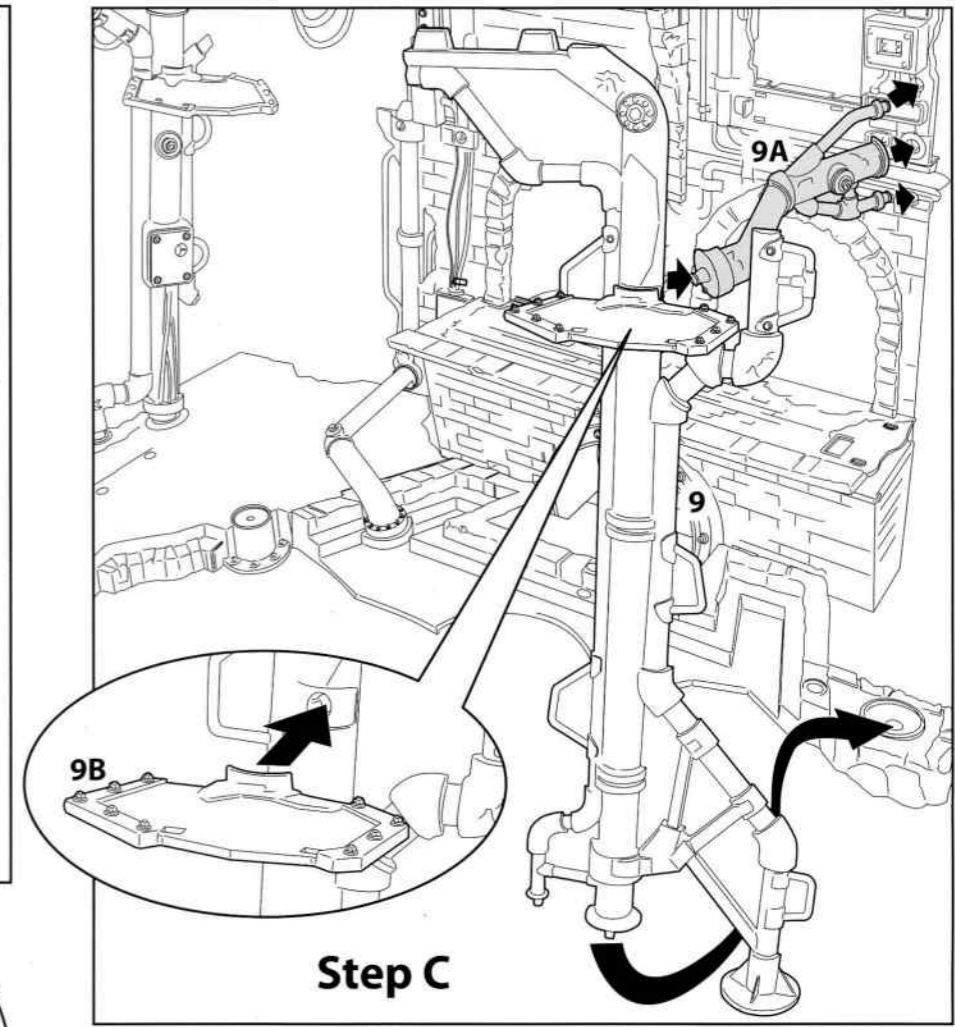

SECRET SEWER LAIR PLAYSET

ASSEMBLY

CONTENTS

1 : Attach label # to piece

Step A

Important: Attach label 29 to piece 2 and Attach label 30 to piece 5 before assembly.

Step B

Step C

Step L

Turtle Fly Line:
Tie piece 40 to piece 39. Attach clamp to safe location. Put piece 38 onto the fly line and attach figure hands to the handle bars. Pull figure up to the clamp and fix release bar in front of figure. (Release bar 39A needs to snap to 39.) Release the bar when ready for Turtle Fly Line Action.
WARNING: Do not attach clamp to objects that can fall over.

FEATURES

Secret Dumpster Periscope

Drop-Down Fire Escape

Hidden Spring-loaded Power Line Launcher
Important: Do not fire at people, animals or at eyes or face. Do not use projectile other than that provided with this toy.