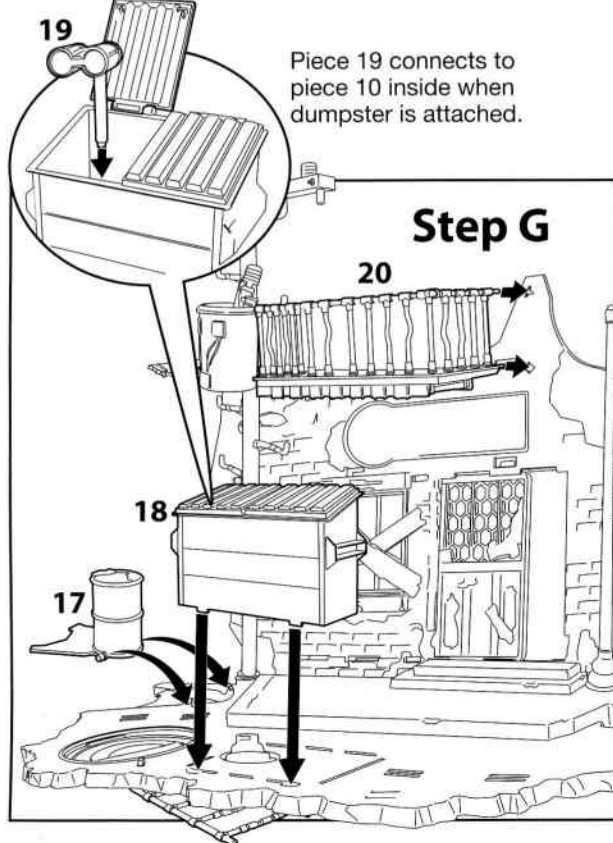

SECRET SEWER LAIR PLAYSET

ASSEMBLY

CONTENTS

1 : Attach label # to piece

Step A

Important: Attach label 29 to piece 2 and Attach label 30 to piece 5 before assembly.

Step B

Step C

Step L

Turtle Fly Line:
Tie piece 40 to piece 39. Attach clamp to safe location. Put piece 38 onto the fly line and attach figure hands to the handle bars. Pull figure up to the clamp and fix release bar in front of figure. (Release bar 39A needs to snap to 39.) Release the bar when ready for Turtle Fly Line Action.
WARNING: Do not attach clamp to objects that can fall over.