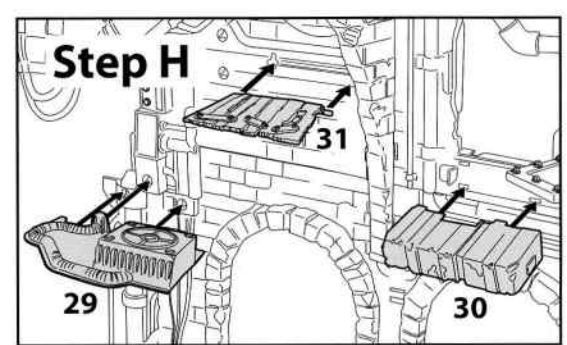

SECRET SEWER LAIR PLAYSET

ASSEMBLY

CONTENTS

1 : Attach label # to piece

Step A

Important: Attach label 29 to piece 2 and Attach label 30 to piece 5 before assembly.

Step B

Step C

Step L

Turtle Fly Line:
Tie piece 40 to piece 39. Attach clamp to safe location. Put piece 38 onto the fly line and attach figure hands to the handle bars. Pull figure up to the clamp and fix release bar in front of figure. (Release bar 39A needs to snap to 39.) Release the bar when ready for Turtle Fly Line Action.
WARNING: Do not attach clamp to objects that can fall over.