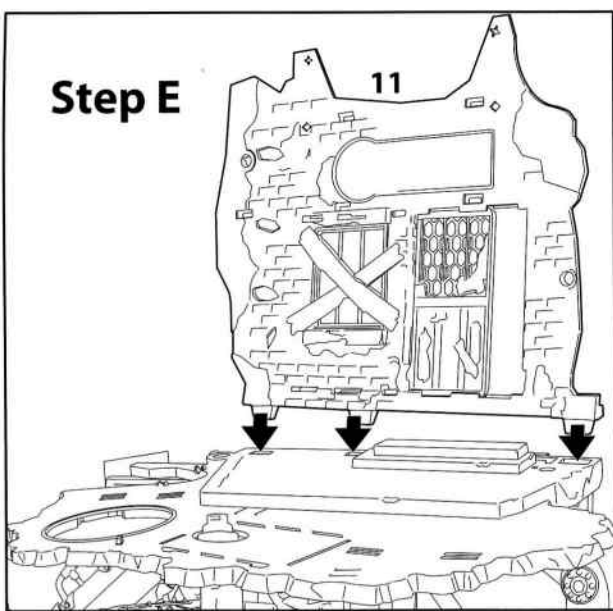

SECRET SEWER LAIR PLAYSET

ASSEMBLY

CONTENTS

1 : Attach label # to piece

Step A

Important: Attach label 29 to piece 2 and Attach label 30 to piece 5 before assembly.

Step B

Step C

Step L

Turtle Fly Line:
Tie piece 40 to piece 39. Attach clamp to safe location. Put piece 38 onto the fly line and attach figure hands to the handle bars. Pull figure up to the clamp and fix release bar in front of figure. (Release bar 39A needs to snap to 39.) Release the bar when ready for Turtle Fly Line Action.
WARNING: Do not attach clamp to objects that can fall over.

FEATURES

Secret Dumpster Periscope

Drop-Down Fire Escape

Hidden Spring-loaded Power Line Launcher
Important: Do not fire at people, animals or at eyes or face. Do not use projectile other than that provided with this toy.