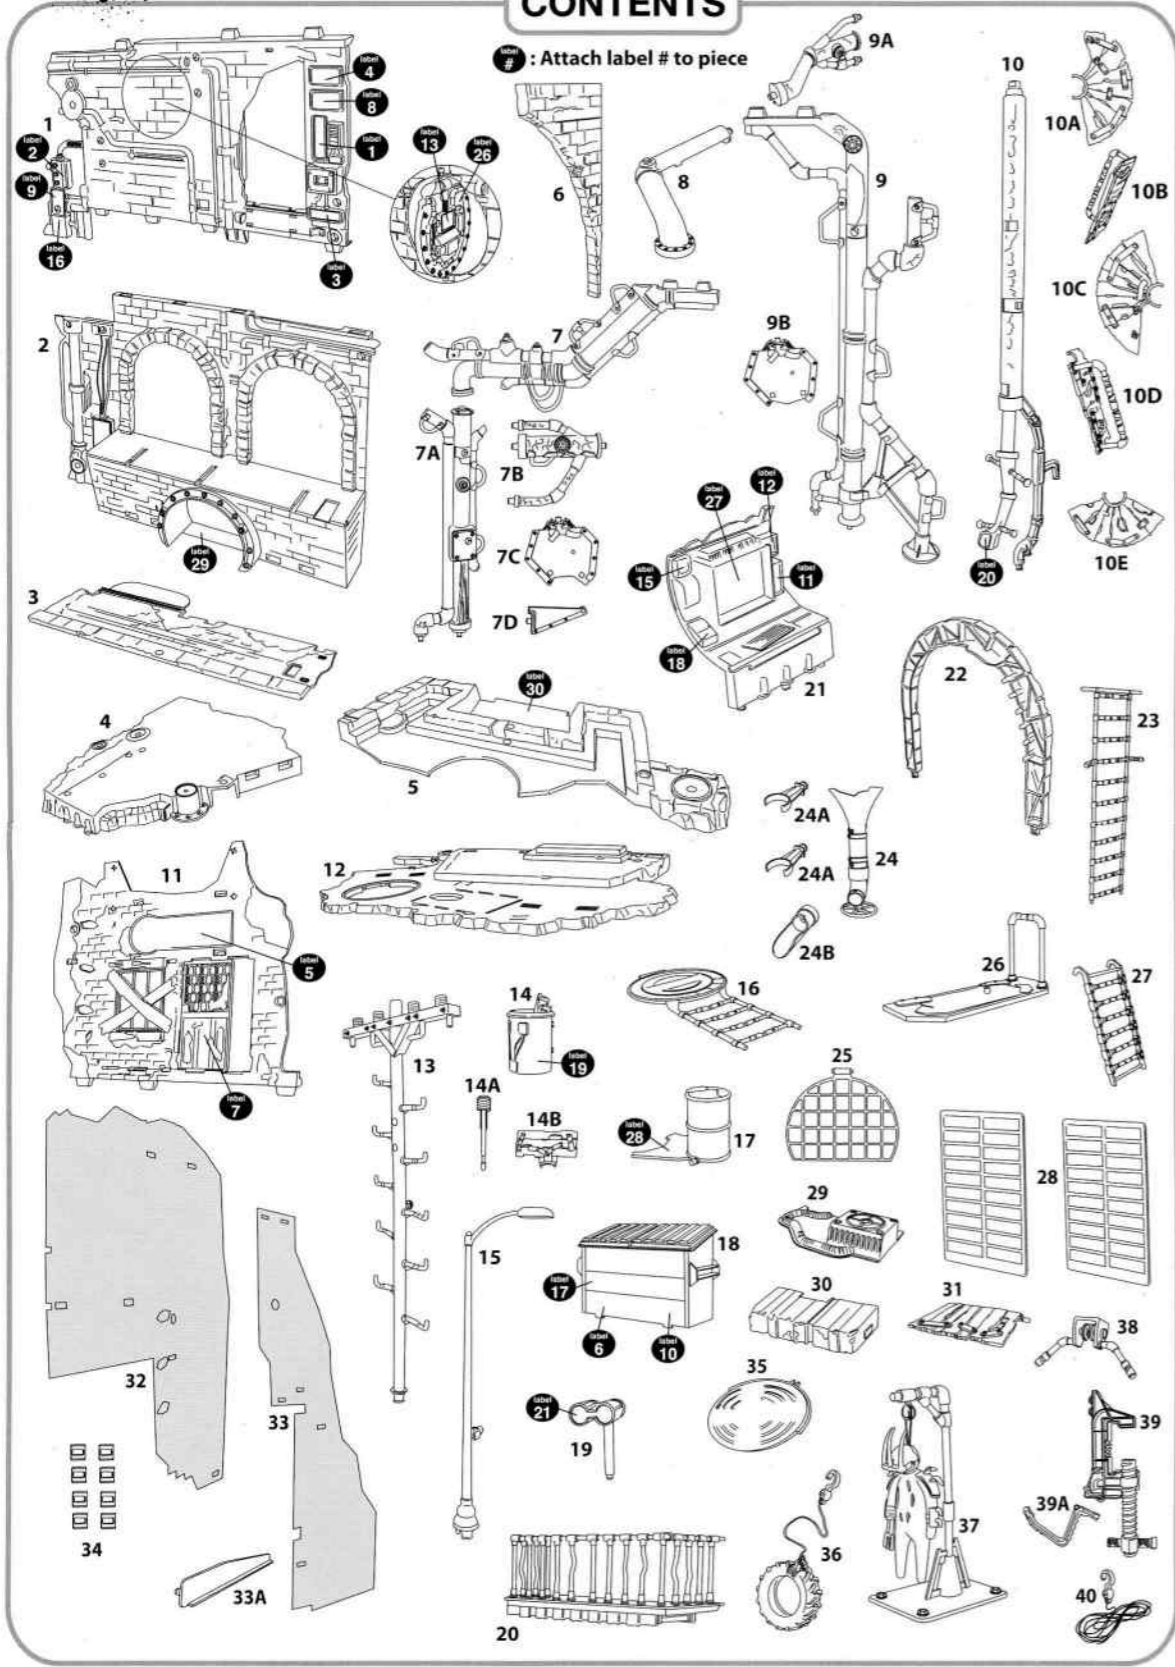

SECRET SEWER LAIR PLAYSET

ASSEMBLY

CONTENTS

1 : Attach label # to piece

Step A

Important: Attach label 29 to piece 2 and Attach label 30 to piece 5 before assembly.

Step B

Step C

Step L

Turtle Fly Line:
Tie piece 40 to piece 39. Attach clamp to safe location. Put piece 38 onto the fly line and attach figure hands to the handle bars. Pull figure up to the clamp and fix release bar in front of figure. (Release bar 39A needs to snap to 39.) Release the bar when ready for Turtle Fly Line Action.
WARNING: Do not attach clamp to objects that can fall over.

FEATURES

Secret Dumpster Periscope

Drop-Down Fire Escape

Hidden Spring-loaded Power Line Launcher
Important: Do not fire at people, animals or at eyes or face. Do not use projectile other than that provided with this toy.

Drop-in Manhole Door

Secret Dumpster Hideout

Climbing Telephone Pole

High-Ground Battle Platforms

Real-Working Elevator

Mutagen Ooze Drain Pipe* (Ooze not included)

Secret Sewer Entrance

Splinter's Dojo - With Real Sliding Shoji Doors