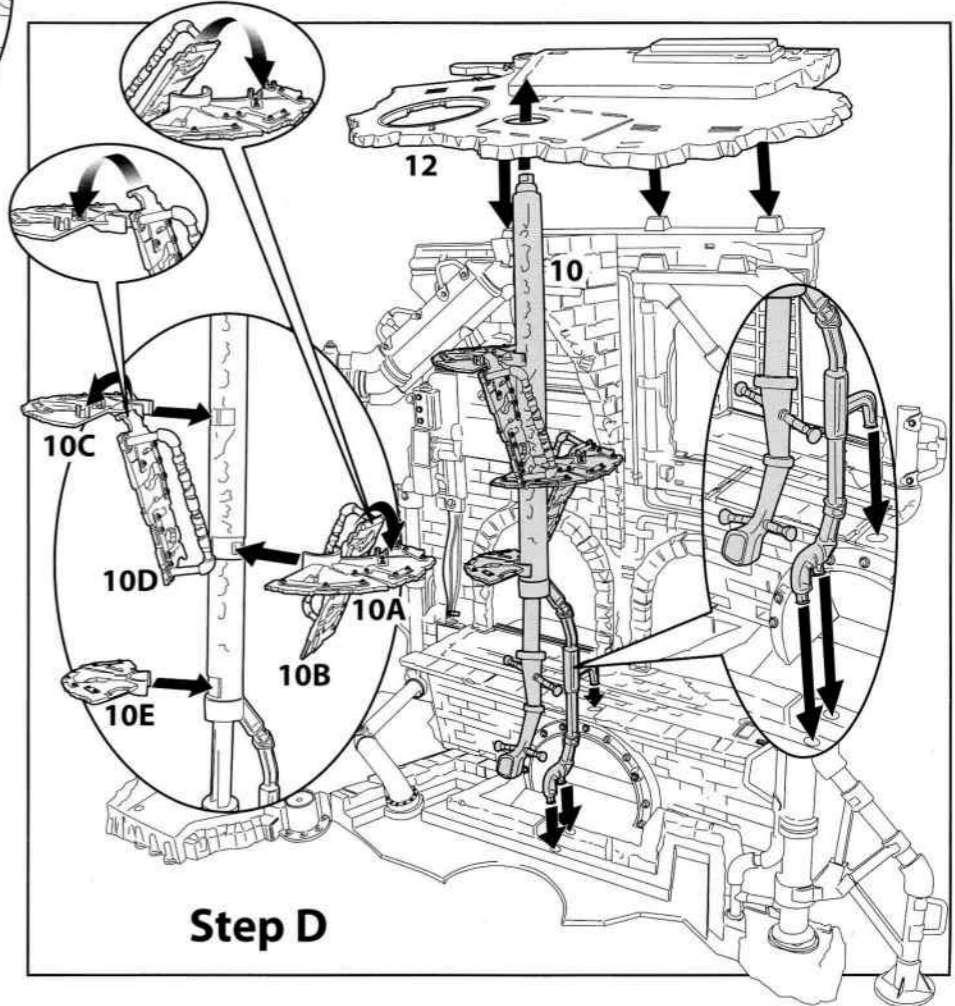

SECRET SEWER LAIR PLAYSET

ASSEMBLY

CONTENTS

1 : Attach label # to piece

Step A

Important: Attach label 29 to piece 2 and Attach label 30 to piece 5 before assembly.

Step B

Step C

Step L

Turtle Fly Line:
Tie piece 40 to piece 39. Attach clamp to safe location. Put piece 38 onto the fly line and attach figure hands to the handle bars. Pull figure up to the clamp and fix release bar in front of figure. (Release bar 39A needs to snap to 39.) Release the bar when ready for Turtle Fly Line Action.
WARNING: Do not attach clamp to objects that can fall over.

FEATURES

Secret Dumpster Periscope

Drop-Down Fire Escape

Hidden Spring-loaded Power Line Launcher
Important: Do not fire at people, animals or at eyes or face. Do not use projectile other than that provided with this toy.