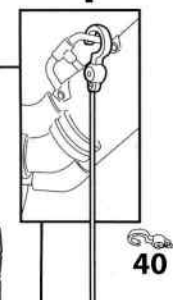

SECRET SEWER LAIR PLAYSET

ASSEMBLY

CONTENTS

1 : Attach label # to piece

Step A

Important: Attach label 29 to piece 2 and Attach label 30 to piece 5 before assembly.

Step B

Step C

Step L

Turtle Fly Line:
Tie piece 40 to piece 39. Attach clamp to safe location. Put piece 38 onto the fly line and attach figure hands to the handle bars. Pull figure up to the clamp and fix release bar in front of figure. (Release bar 39A needs to snap to 39.) Release the bar when ready for Turtle Fly Line Action.
WARNING: Do not attach clamp to objects that can fall over.