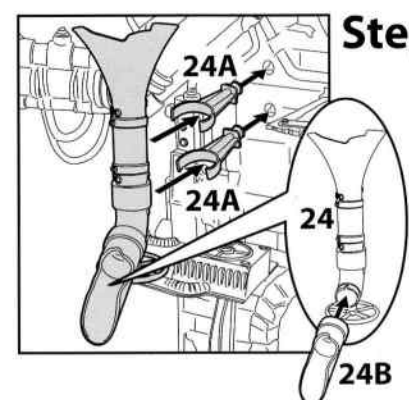

SECRET SEWER LAIR PLAYSET

ASSEMBLY

CONTENTS

1 : Attach label # to piece

Step A

Important: Attach label 29 to piece 2 and Attach label 30 to piece 5 before assembly.

Step B

Step C

Step L

Turtle Fly Line:
Tie piece 40 to piece 39. Attach clamp to safe location. Put piece 38 onto the fly line and attach figure hands to the handle bars. Pull figure up to the clamp and fix release bar in front of figure. (Release bar 39A needs to snap to 39.) Release the bar when ready for Turtle Fly Line Action.
WARNING: Do not attach clamp to objects that can fall over.