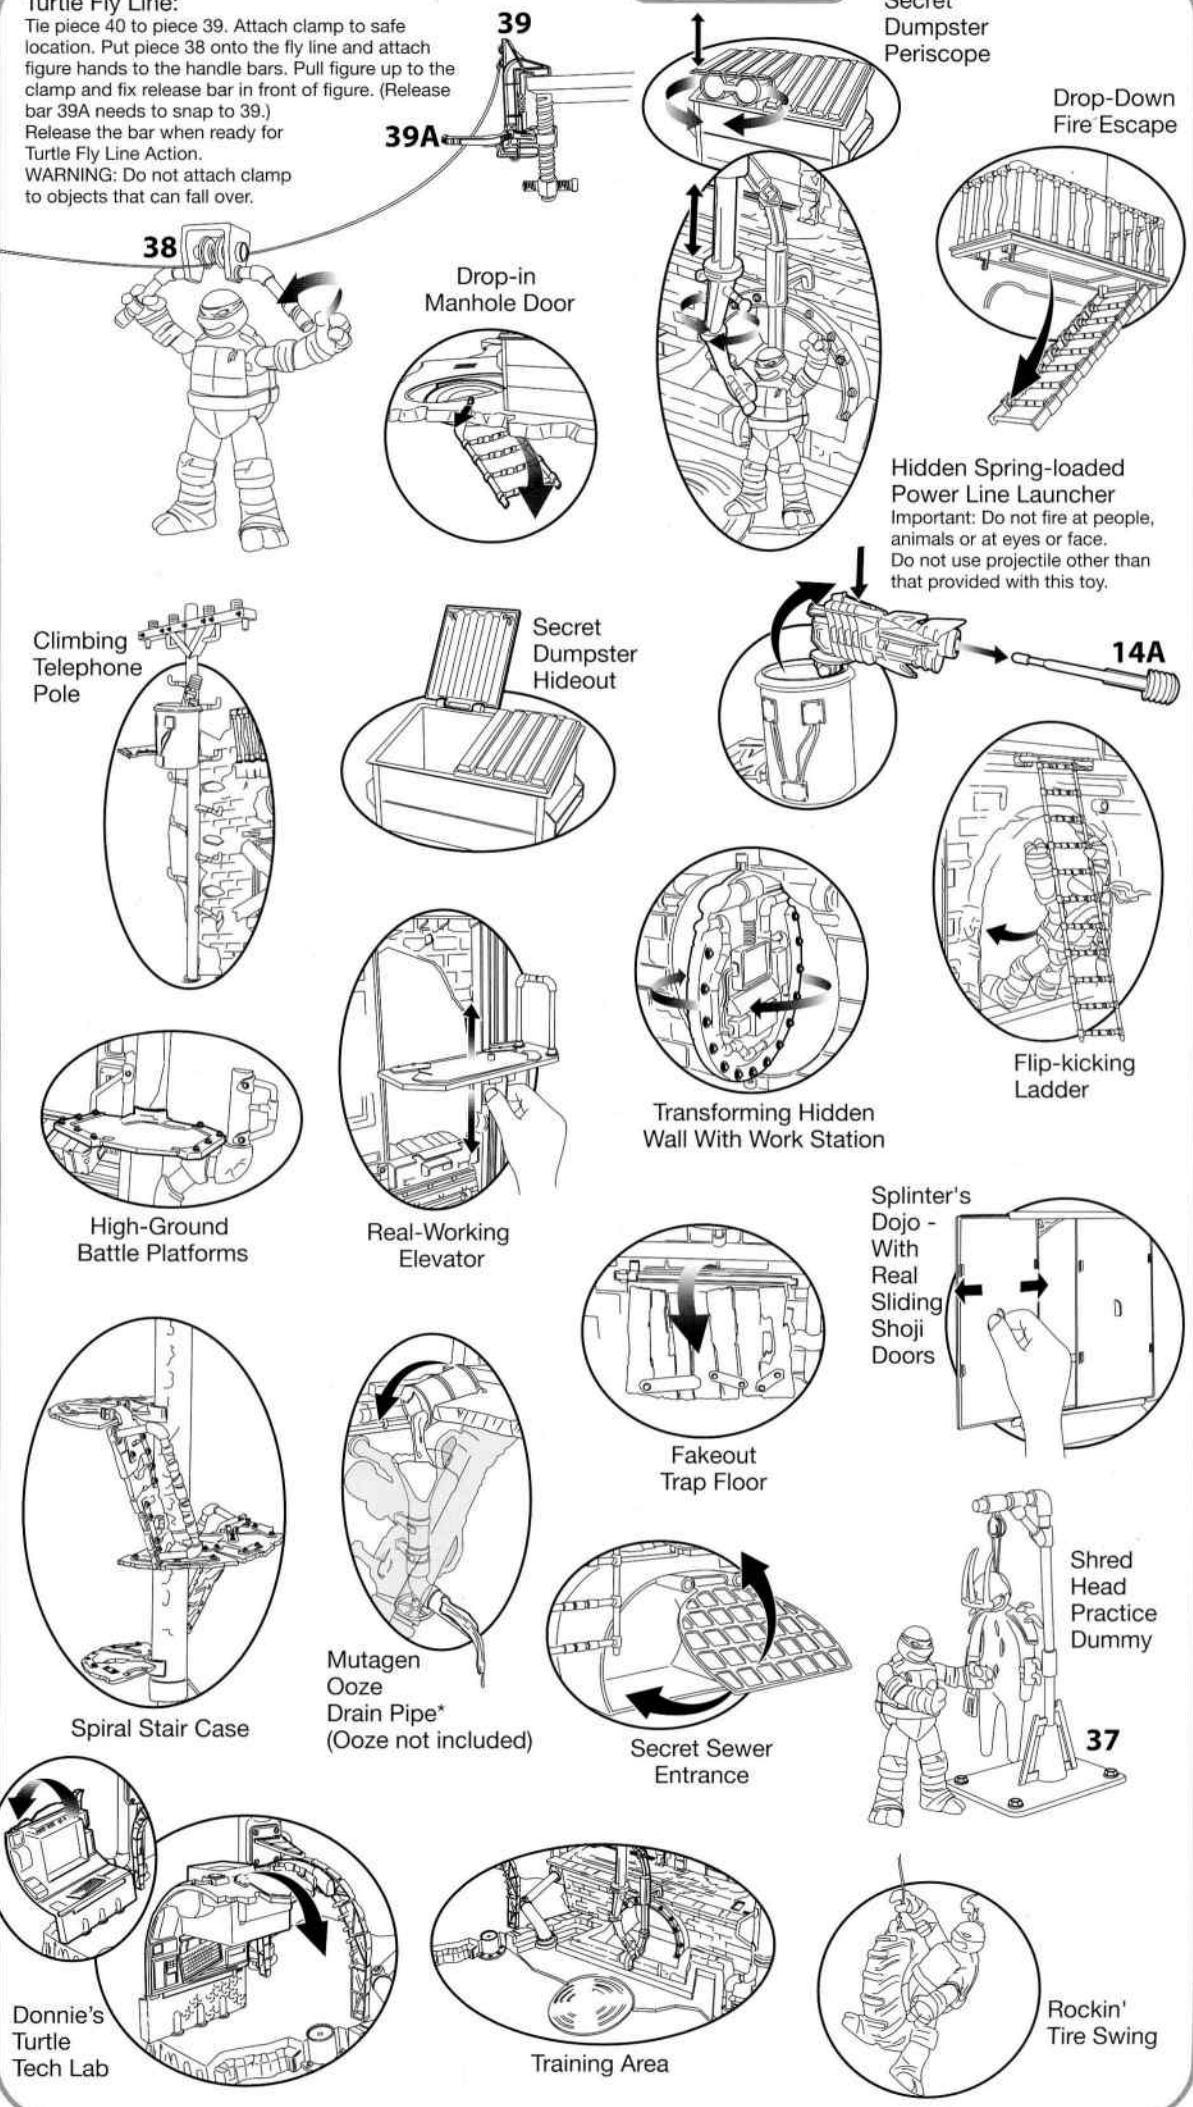

SECRET SEWER LAIR PLAYSET

ASSEMBLY

CONTENTS

1 : Attach label # to piece

Step A

Important: Attach label 29 to piece 2 and Attach label 30 to piece 5 before assembly.

Step B

Step C

Step L

Turtle Fly Line:
Tie piece 40 to piece 39. Attach clamp to safe location. Put piece 38 onto the fly line and attach figure hands to the handle bars. Pull figure up to the clamp and fix release bar in front of figure. (Release bar 39A needs to snap to 39.) Release the bar when ready for Turtle Fly Line Action.
WARNING: Do not attach clamp to objects that can fall over.

FEATURES

Secret Dumpster Periscope

Drop-Down Fire Escape

Hidden Spring-loaded Power Line Launcher
Important: Do not fire at people, animals or at eyes or face. Do not use projectile other than that provided with this toy.