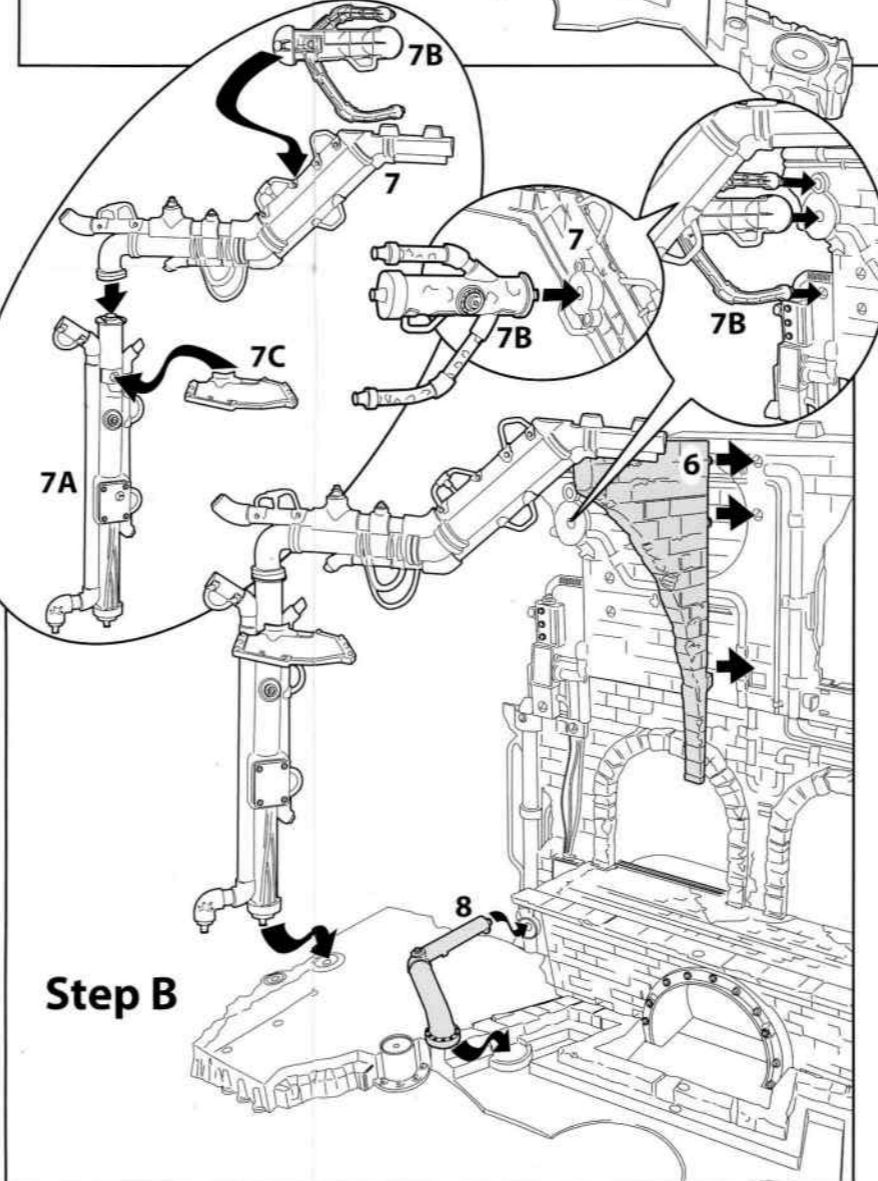

SECRET SEWER LAIR PLAYSET

ASSEMBLY

CONTENTS

1 : Attach label # to piece

Step A

Important: Attach label 29 to piece 2 and Attach label 30 to piece 5 before assembly.

Step B

Step C

Step L

Turtle Fly Line:
Tie piece 40 to piece 39. Attach clamp to safe location. Put piece 38 onto the fly line and attach figure hands to the handle bars. Pull figure up to the clamp and fix release bar in front of figure. (Release bar 39A needs to snap to 39.) Release the bar when ready for Turtle Fly Line Action.
WARNING: Do not attach clamp to objects that can fall over.

FEATURES

Secret Dumpster Periscope

Drop-Down Fire Escape

Hidden Spring-loaded Power Line Launcher
Important: Do not fire at people, animals or at eyes or face. Do not use projectile other than that provided with this toy.