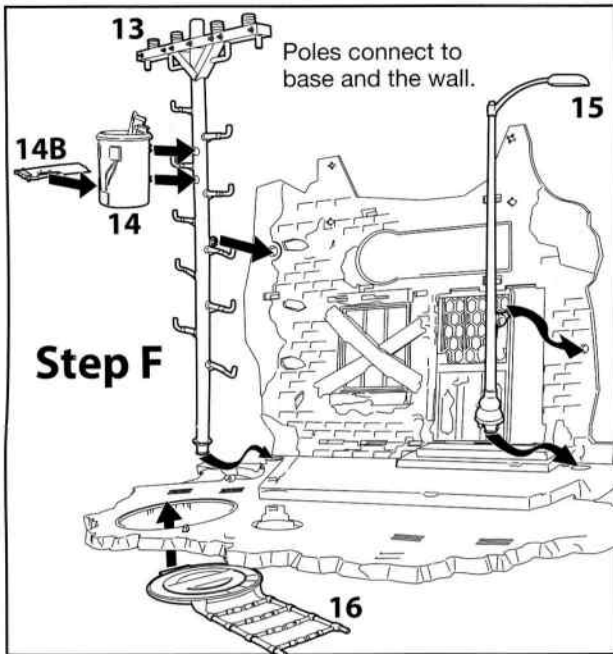

SECRET SEWER LAIR PLAYSET

ASSEMBLY

CONTENTS

1 : Attach label # to piece

Step A

Important: Attach label 29 to piece 2 and Attach label 30 to piece 5 before assembly.

Step B

Step C

Step L

Turtle Fly Line:
Tie piece 40 to piece 39. Attach clamp to safe location. Put piece 38 onto the fly line and attach figure hands to the handle bars. Pull figure up to the clamp and fix release bar in front of figure. (Release bar 39A needs to snap to 39.) Release the bar when ready for Turtle Fly Line Action.
WARNING: Do not attach clamp to objects that can fall over.