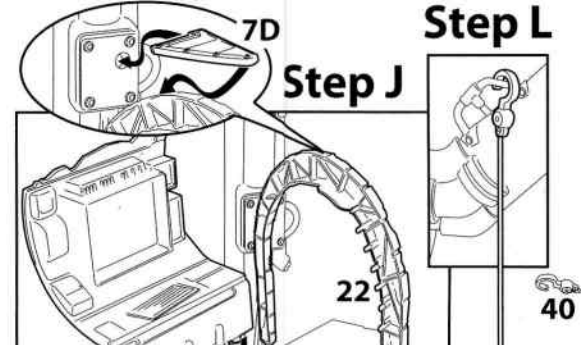

SECRET SEWER LAIR PLAYSET

ASSEMBLY

CONTENTS

1 : Attach label # to piece

Step A

Important: Attach label 29 to piece 2 and Attach label 30 to piece 5 before assembly.

Step B

Step C

Step L

Turtle Fly Line:
Tie piece 40 to piece 39. Attach clamp to safe location. Put piece 38 onto the fly line and attach figure hands to the handle bars. Pull figure up to the clamp and fix release bar in front of figure. (Release bar 39A needs to snap to 39.) Release the bar when ready for Turtle Fly Line Action.
WARNING: Do not attach clamp to objects that can fall over.