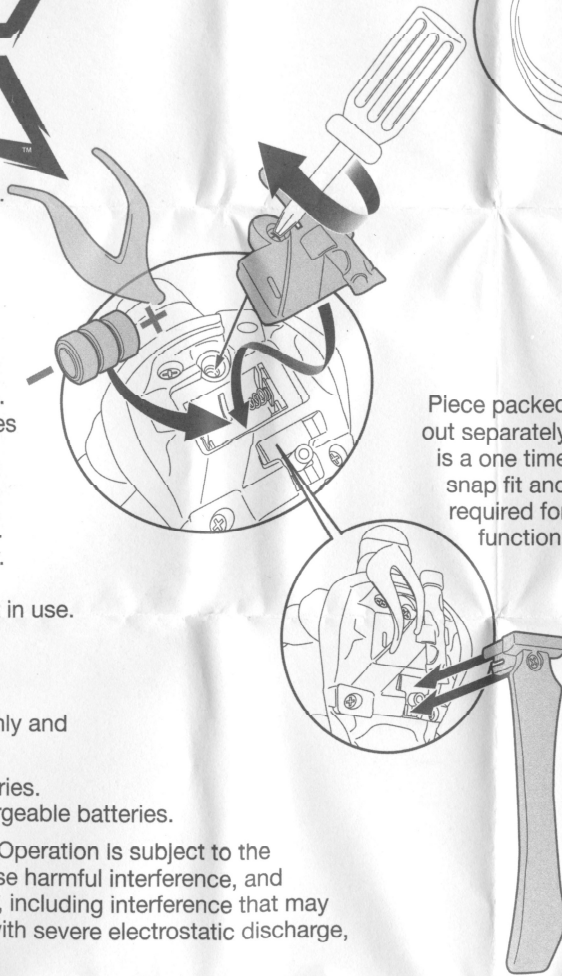

Warning: Changes or modifications to this unit not expressly approved by the party responsible for compliance could void the user's authority to operate the equipment.

NOTE: This equipment has been tested and found to comply with the limits for a Class B digital device, pursuant to Part 15 of the FCC Rules. These limits are designed to provide reasonable protection against harmful interference in a residential installation. This equipment generates, uses, and can radiate radio frequency energy and, if not installed and used in accordance with the instructions, may cause harmful interference to radio communications. However, there is no guarantee that interference will not occur in a particular installation. If this equipment does cause harmful interference to radio or television reception, which can be determined by turning the equipment off and on, the user is encouraged to try to correct the interference by one or more of the following measures:

- Reorient or relocate the receiving antenna.
- Increase the separation between the equipment and receiver.
- Connect the equipment into an outlet on a circuit different from that to which the receiver is connected.
- Consult the dealer or an experienced radio TV technician for help.

Piece packed out separately is a one time snap fit and required for function.