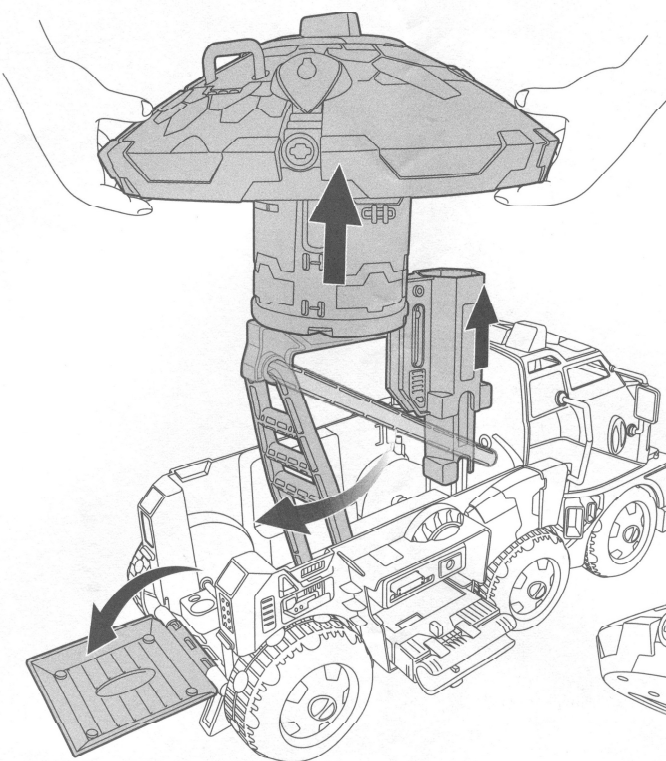

nickelodeon
**RISE OF THE
 TEENAGE MUTANT NINJA**
TURTLES
TURTLE TANK

ASSEMBLY:

I. Parts:

Discard excess pieces once your parent cuts them apart.

Place inserts at an angle.

II. Stickers:

Attach stickers as shown.

FRONT

BACK

FEATURES:

Open front cab to insert action figures.

Front hatch of Donnie's Lab opens to reveal "work station".

Open top hatch of Donnie's Lab to place action figure inside.

Vehicle comes with 2 projectiles. Insert into Donnie's lab, and press purple launch buttons.

Important:

Do not fire at people, animals or at eyes or face. Do not use any projectiles other than those provided with this toy.

TMNT Shell Hog Cycles sold separately also attach to side of Turtle Tank and can be launched off by pressing red button!

VEHICLE TO PLAYSET:

Donnie's Lab raises and is removable.

1. Raise Donnie's lab can also be placed on the top level of the Epic Lair Playset sold separately.

2. Pull back purple ladder and secure bottom into holes near rear of vehicle.