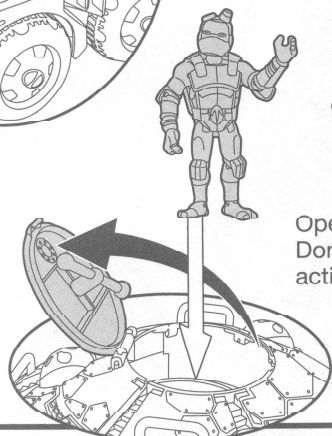

nickelodeon
**RISE OF THE
 TEENAGE MUTANT NINJA**
TURTLES
TURTLE TANK

ASSEMBLY:

I. Parts:

Discard excess pieces once your parent cuts them apart.

Place inserts at an angle.

II. Stickers:

Attach stickers as shown.

FRONT

BACK

FEATURES:

Open front cab to insert action figures.

Front hatch of Donnie's Lab opens to reveal "work station".

Open top hatch of Donnie's Lab to place action figure inside.

Vehicle comes with 2 projectiles. Insert into Donnie's lab, and press purple launch buttons.

Important:

Do not fire at people, animals or at eyes or face. Do not use any projectiles other than those provided with this toy.

TMNT Shell Hog Cycles sold separately also attach to side of Turtle Tank and can be launched off by pressing red button!

VEHICLE TO PLAYSET:

Donnie's Lab raises and is removable.

1. Raise Donnie's lab can also be placed on the top level of the Epic Lair Playset sold separately.

2. Pull back purple ladder and secure bottom into holes near rear of vehicle.