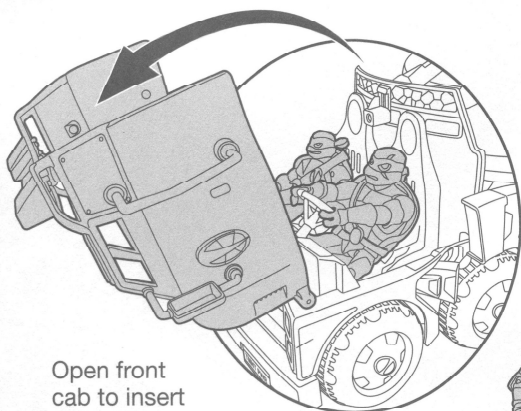

nickelodeon
**RISE OF THE
 TEENAGE MUTANT NINJA**
TURTLES
TURTLE TANK

ASSEMBLY:

I. Parts:

Discard excess pieces once your parent cuts them apart.

Place inserts at an angle.

II. Stickers:

Attach stickers as shown.

FRONT

BACK

FEATURES:

Open front cab to insert action figures.

Front hatch of Donnie's Lab opens to reveal "work station".

Open top hatch of Donnie's Lab to place action figure inside.

Vehicle comes with 2 projectiles. Insert into Donnie's lab, and press purple launch buttons.

Important:

Do not fire at people, animals or at eyes or face. Do not use any projectiles other than those provided with this toy.

TMNT Shell Hog Cycles sold separately also attach to side of Turtle Tank and can be launched off by pressing red button!

VEHICLE TO PLAYSET:

Donnie's Lab raises and is removable.

1. Raise Donnie's lab can also be placed on the top level of the Epic Lair Playset sold separately.

2. Pull back purple ladder and secure bottom into holes near rear of vehicle.