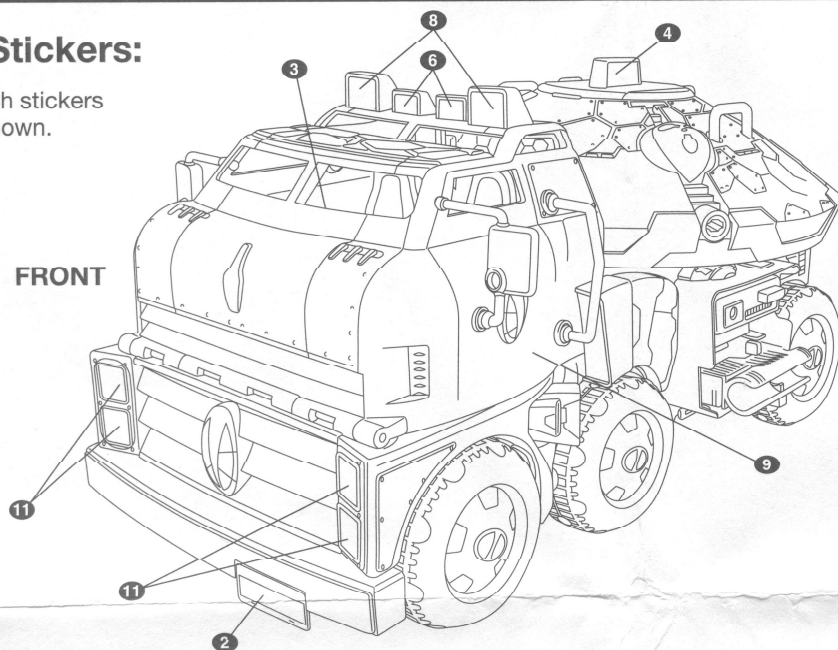

nickelodeon
**RISE OF THE
 TEENAGE MUTANT NINJA**
TURTLES
TURTLE TANK

ASSEMBLY:

I. Parts:

Discard excess pieces once your parent cuts them apart.

Place inserts at an angle.

II. Stickers:

Attach stickers as shown.

FRONT

BACK

FEATURES:

Open front cab to insert action figures.

Front hatch of Donnie's Lab opens to reveal "work station".

Open top hatch of Donnie's Lab to place action figure inside.

Vehicle comes with 2 projectiles. Insert into Donnie's lab, and press purple launch buttons.

Important:

Do not fire at people, animals or at eyes or face. Do not use any projectiles other than those provided with this toy.

TMNT Shell Hog Cycles sold separately also attach to side of Turtle Tank and can be launched off by pressing red button!

VEHICLE TO PLAYSET:

Donnie's Lab raises and is removable.

1. Raise Donnie's lab can also be placed on the top level of the Epic Lair Playset sold separately.

2. Pull back purple ladder and secure bottom into holes near rear of vehicle.