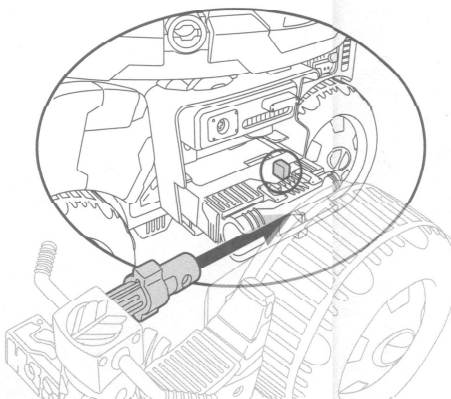

nickelodeon
**RISE OF THE
 TEENAGE MUTANT NINJA**
TURTLES
TURTLE TANK

ASSEMBLY:

I. Parts:

Discard excess pieces once your parent cuts them apart.

Place inserts at an angle.

II. Stickers:

Attach stickers as shown.

FRONT

BACK

FEATURES:

Open front cab to insert action figures.

Front hatch of Donnie's Lab opens to reveal "work station".

Open top hatch of Donnie's Lab to place action figure inside.

Vehicle comes with 2 projectiles. Insert into Donnie's lab, and press purple launch buttons.

Important:

Do not fire at people, animals or at eyes or face. Do not use any projectiles other than those provided with this toy.

TMNT Shell Hog Cycles sold separately also attach to side of Turtle Tank and can be launched off by pressing red button!

VEHICLE TO PLAYSET:

Donnie's Lab raises and is removable.

1. Raise Donnie's lab can also be placed on the top level of the Epic Lair Playset sold separately.

2. Pull back purple ladder and secure bottom into holes near rear of vehicle.