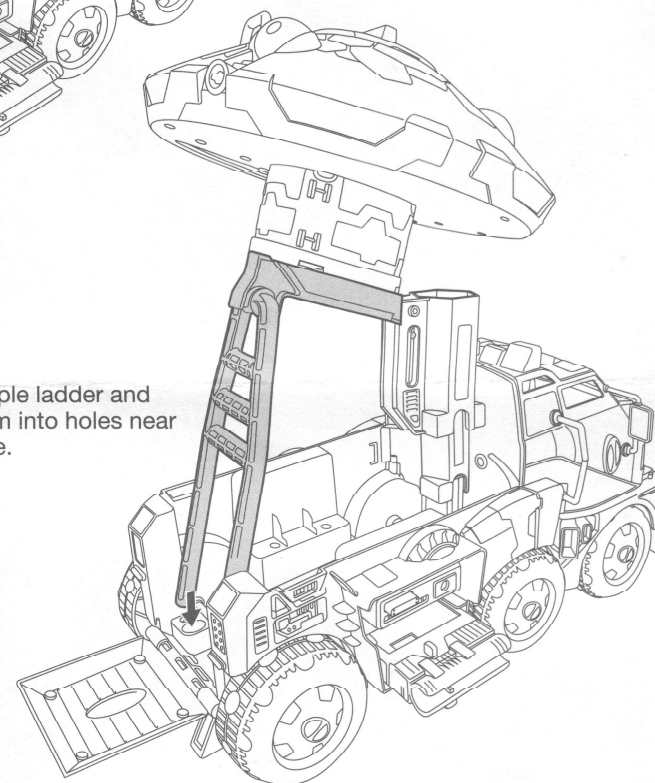

FRONT

BACK

FEATURES:

Open front cab to insert action figures.

Front hatch of Donnie's Lab opens to reveal "work station".

Open top hatch of Donnie's Lab to place action figure inside.

Vehicle comes with 2 projectiles. Insert into Donnie's lab, and press purple launch buttons.

Important:

Do not fire at people, animals or at eyes or face. Do not use any projectiles other than those provided with this toy.

TMNT Shell Hog Cycles sold separately also attach to side of Turtle Tank and can be launched off by pressing red button!

VEHICLE TO PLAYSET:

Donnie's Lab raises and is removable.

1. Raise Donnie's lab can also be placed on the top level of the Epic Lair Playset sold separately.

2. Pull back purple ladder and secure bottom into holes near rear of vehicle.