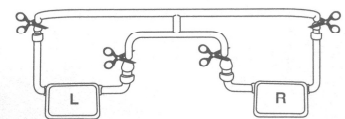

nickelodeon
**RISE OF THE
 TEENAGE MUTANT NINJA**
TURTLES
TURTLE TANK

ASSEMBLY:

I. Parts:

Discard excess pieces once your parent cuts them apart.

Place inserts at an angle.

II. Stickers:

Attach stickers as shown.

FRONT

BACK

FEATURES:

Open front cab to insert action figures.

Front hatch of Donnie's Lab opens to reveal "work station".

Open top hatch of Donnie's Lab to place action figure inside.

Vehicle comes with 2 projectiles. Insert into Donnie's lab, and press purple launch buttons.

Important:

Do not fire at people, animals or at eyes or face. Do not use any projectiles other than those provided with this toy.

TMNT Shell Hog Cycles sold separately also attach to side of Turtle Tank and can be launched off by pressing red button!

VEHICLE TO PLAYSET:

Donnie's Lab raises and is removable.

1. Raise Donnie's lab can also be placed on the top level of the Epic Lair Playset sold separately.

2. Pull back purple ladder and secure bottom into holes near rear of vehicle.