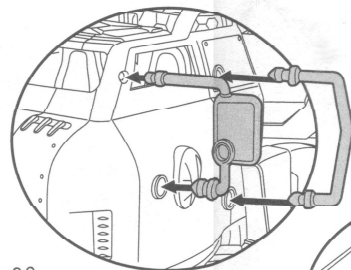

nickelodeon
**RISE OF THE
 TEENAGE MUTANT NINJA**
TURTLES
TURTLE TANK

ASSEMBLY:

I. Parts:

Discard excess pieces once your parent cuts them apart.

Place inserts at an angle.

II. Stickers:

Attach stickers as shown.

FRONT

BACK

FEATURES:

Open front cab to insert action figures.

Front hatch of Donnie's Lab opens to reveal "work station".

Open top hatch of Donnie's Lab to place action figure inside.

Vehicle comes with 2 projectiles. Insert into Donnie's lab, and press purple launch buttons.

Important:

Do not fire at people, animals or at eyes or face. Do not use any projectiles other than those provided with this toy.

TMNT Shell Hog Cycles sold separately also attach to side of Turtle Tank and can be launched off by pressing red button!

VEHICLE TO PLAYSET:

Donnie's Lab raises and is removable.

1. Raise Donnie's lab can also be placed on the top level of the Epic Lair Playset sold separately.

2. Pull back purple ladder and secure bottom into holes near rear of vehicle.