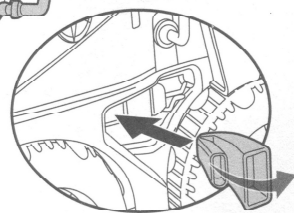

nickelodeon
**RISE OF THE
 TEENAGE MUTANT NINJA**
TURTLES
TURTLE TANK

ASSEMBLY:

I. Parts:

Discard excess pieces once your parent cuts them apart.

Place inserts at an angle.

II. Stickers:

Attach stickers as shown.

FRONT

BACK

FEATURES:

Open front cab to insert action figures.

Front hatch of Donnie's Lab opens to reveal "work station".

Open top hatch of Donnie's Lab to place action figure inside.

Vehicle comes with 2 projectiles. Insert into Donnie's lab, and press purple launch buttons.

Important:

Do not fire at people, animals or at eyes or face. Do not use any projectiles other than those provided with this toy.

TMNT Shell Hog Cycles sold separately also attach to side of Turtle Tank and can be launched off by pressing red button!