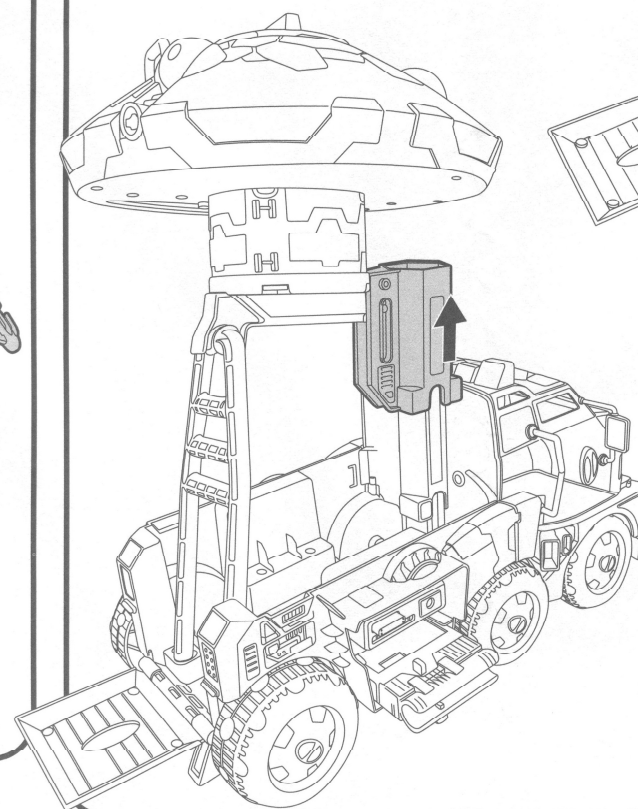

FRONT

BACK

FEATURES:

Open front cab to insert action figures.

Front hatch of Donnie's Lab opens to reveal "work station".

Open top hatch of Donnie's Lab to place action figure inside.

Vehicle comes with 2 projectiles. Insert into Donnie's lab, and press purple launch buttons.

Important:

Do not fire at people, animals or at eyes or face. Do not use any projectiles other than those provided with this toy.

TMNT Shell Hog Cycles sold separately also attach to side of Turtle Tank and can be launched off by pressing red button!

VEHICLE TO PLAYSET:

Donnie's Lab raises and is removable.

1. Raise Donnie's lab can also be placed on the top level of the Epic Lair Playset sold separately.

2. Pull back purple ladder and secure bottom into holes near rear of vehicle.

3. Push up docking elevator until it locks into place.

Ages 4 and up
 Item #82511

©2018 Viacom Overseas Holdings C.V. All Rights Reserved. Rise of the Teenage Mutant Ninja Turtles and all related titles, logos and characters are trademarks of Viacom Overseas Holdings C.V.
 ©2018 Viacom International Inc. All Rights Reserved. Nickelodeon and all related titles, logos and characters are trademarks of Viacom International Inc.
 ©2018 Playmates. Playmates International Company Ltd.
 23/F, The Toy House, 100 Canton Road, TST, Kowloon, Hong Kong. PRINTED IN CHINA.