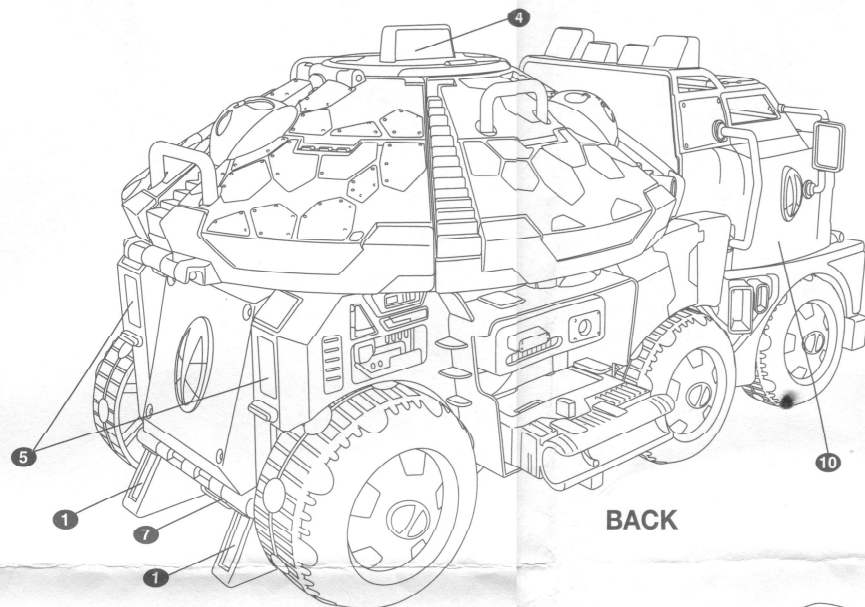

nickelodeon
**RISE OF THE
 TEENAGE MUTANT NINJA**
TURTLES
TURTLE TANK

ASSEMBLY:

I. Parts:

Discard excess pieces once your parent cuts them apart.

Place inserts at an angle.

II. Stickers:

Attach stickers as shown.

FRONT

BACK

FEATURES:

Open front cab to insert action figures.

Front hatch of Donnie's Lab opens to reveal "work station".

Open top hatch of Donnie's Lab to place action figure inside.

Vehicle comes with 2 projectiles. Insert into Donnie's lab, and press purple launch buttons.

Important:

Do not fire at people, animals or at eyes or face. Do not use any projectiles other than those provided with this toy.

TMNT Shell Hog Cycles sold separately also attach to side of Turtle Tank and can be launched off by pressing red button!

VEHICLE TO PLAYSET:

Donnie's Lab raises and is removable.

1. Raise Donnie's lab can also be placed on the top level of the Epic Lair Playset sold separately.

2. Pull back purple ladder and secure bottom into holes near rear of vehicle.