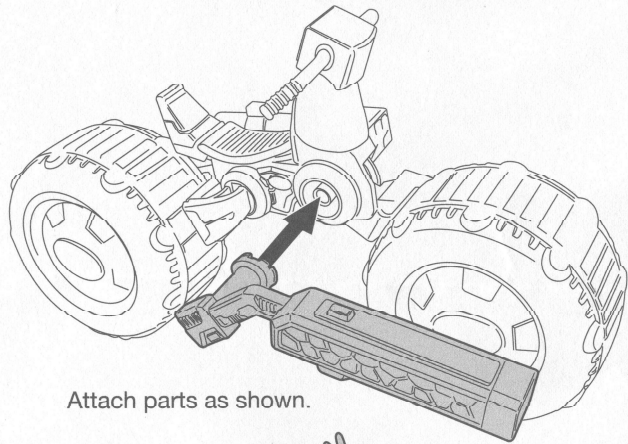

nickelodeon
**RISE OF THE
 TEENAGE MUTANT NINJA**
TURTLES

**SHELL HOG
 WITH LEONARDO**

Attach parts as shown.

Insert figure as shown.

⚠ WARNING:
 CHOKING HAZARD- Small parts.
 Not for Children under 3 years.

1. Insert projectile as shown.

2. Press button to fire projectile.

Important:
 Do not fire at people, animals or at eyes or face.
 Do not use any projectiles other than those provided with this toy.

Vehicle can adjust to high or low mode; pull up center while holding wheels.

The Cycles connect to the Turtle Tank (sold separately).

A

Different vehicles can connect by plugging together (2 same vehicles cannot connect this way – see (A) Vehicle bar connector for alternate connections)