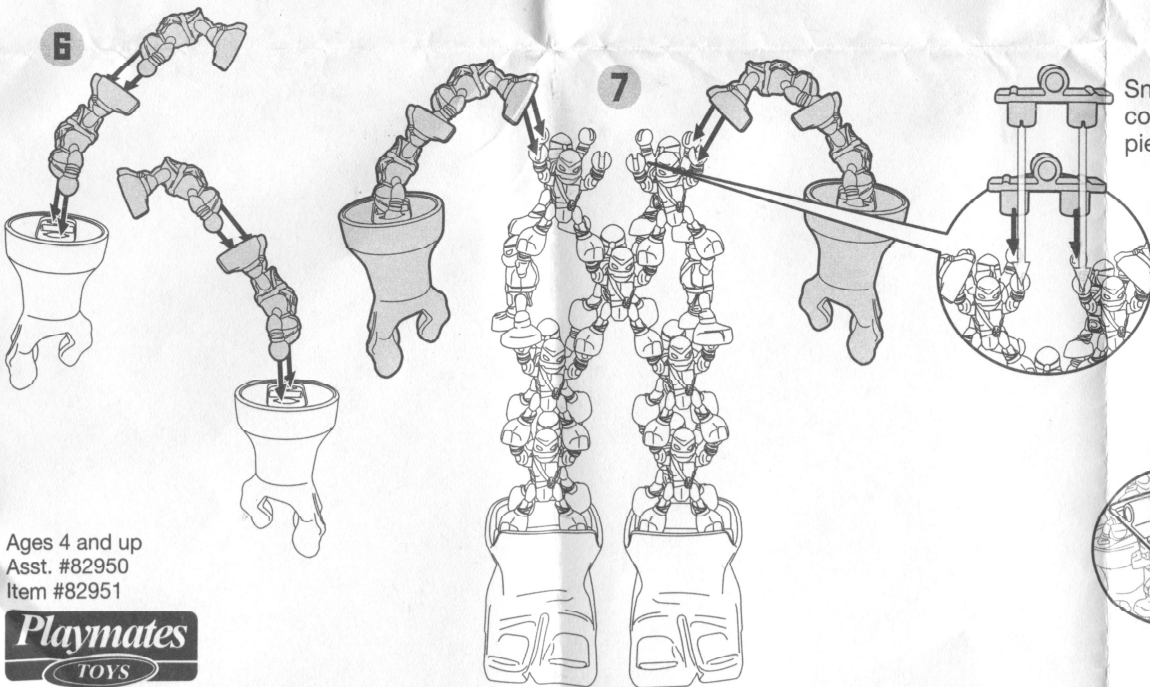

nickelodeon  
**RISE OF THE  
 TEENAGE MUTANT NINJA**  
**TURTLES**  
**NANO  
 CLIX**  
 Play Small. Build Big.  
**LEONARDO**

Repeat steps  
 1 & 2 for  
 both legs.

Snap on  
 connector  
 pieces.

Attach head  
 to chest piece.

Insert chest  
 and back into  
 connector  
 pieces!

Ages 4 and up  
 Asst. #82950  
 Item #82951

**Playmates**  
 TOYS

Nano Clix™ is a registered trademark of Playmates International Company Ltd. ©2018 Viacom Overseas Holdings C.V.  
 All Rights Reserved. Rise of the Teenage Mutant Ninja Turtles and all related titles, logos and characters  
 are trademarks of Viacom Overseas Holdings C.V. ©2018 Viacom International Inc. All Rights Reserved.  
 Nickelodeon and all related titles, logos and characters are trademarks of Viacom International Inc.  
 ©2018 Playmates. Playmates International Company Ltd.  
 23/F, The Toy House, 100 Canton Road, TST, Kowloon, Hong Kong. PRINTED IN CHINA.

**WARNING: CHOKING HAZARD -**  
 Small parts. Not for children under 3 years.