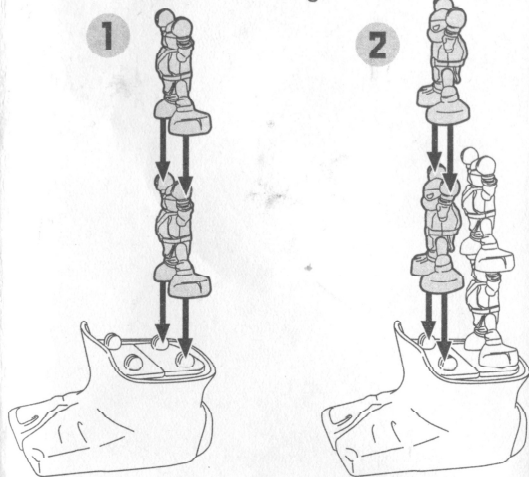

nickelodeon  
**RISE OF THE  
 TEENAGE MUTANT NINJA**  
**TURTLES**  
**NANO  
 CLIX**  
 Play Small. Build Big.  
**LEONARDO**

Repeat steps  
 1 & 2 for  
 both legs.

Snap on  
 connector  
 pieces.

Attach head  
 to chest piece.

Insert chest  
 and back into  
 connector  
 pieces!

Ages 4 and up  
 Asst. #82950  
 Item #82951

**Playmates**  
 TOYS

Nano Clix™ is a registered trademark of Playmates International Company Ltd. ©2018 Viacom Overseas Holdings C.V.  
 All Rights Reserved. Rise of the Teenage Mutant Ninja Turtles and all related titles, logos and characters  
 are trademarks of Viacom Overseas Holdings C.V. ©2018 Viacom International Inc. All Rights Reserved.  
 Nickelodeon and all related titles, logos and characters are trademarks of Viacom International Inc.  
 ©2018 Playmates. Playmates International Company Ltd.  
 23/F, The Toy House, 100 Canton Road, TST, Kowloon, Hong Kong. PRINTED IN CHINA.

**WARNING: CHOKING HAZARD -**  
 Small parts. Not for children under 3 years.