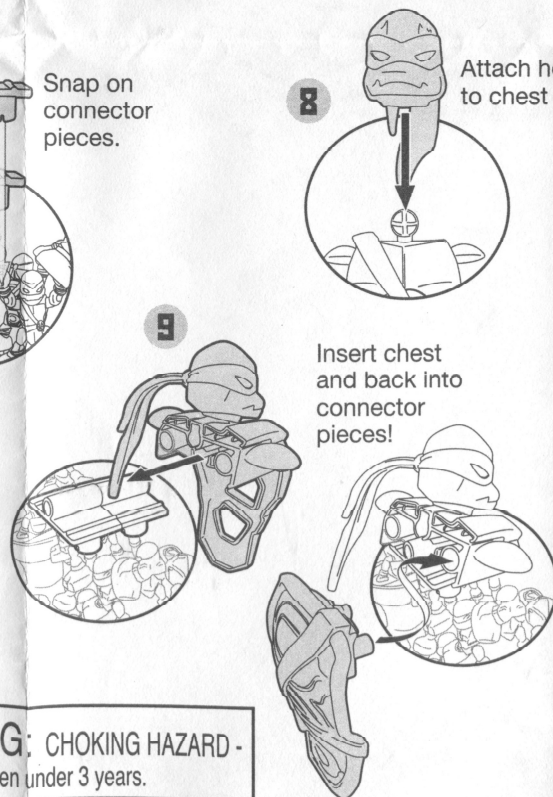

nickelodeon  
**RISE OF THE  
 TEENAGE MUTANT NINJA**  
**TURTLES**  
**NANO  
 CLIX**  
 Play Small. Build Big.  
**LEONARDO**

Repeat steps  
 1 & 2 for  
 both legs.

Snap on  
 connector  
 pieces.

Attach head  
 to chest piece.

Insert chest  
 and back into  
 connector  
 pieces!

Ages 4 and up  
 Asst. #82950  
 Item #82951

**Playmates**  
 TOYS

Nano Clix™ is a registered trademark of Playmates International Company Ltd. ©2018 Viacom Overseas Holdings C.V.  
 All Rights Reserved. Rise of the Teenage Mutant Ninja Turtles and all related titles, logos and characters  
 are trademarks of Viacom Overseas Holdings C.V. ©2018 Viacom International Inc. All Rights Reserved.  
 Nickelodeon and all related titles, logos and characters are trademarks of Viacom International Inc.  
 ©2018 Playmates. Playmates International Company Ltd.  
 23/F, The Toy House, 100 Canton Road, TST, Kowloon, Hong Kong. PRINTED IN CHINA.

**WARNING: CHOKING HAZARD -**  
 Small parts. Not for children under 3 years.