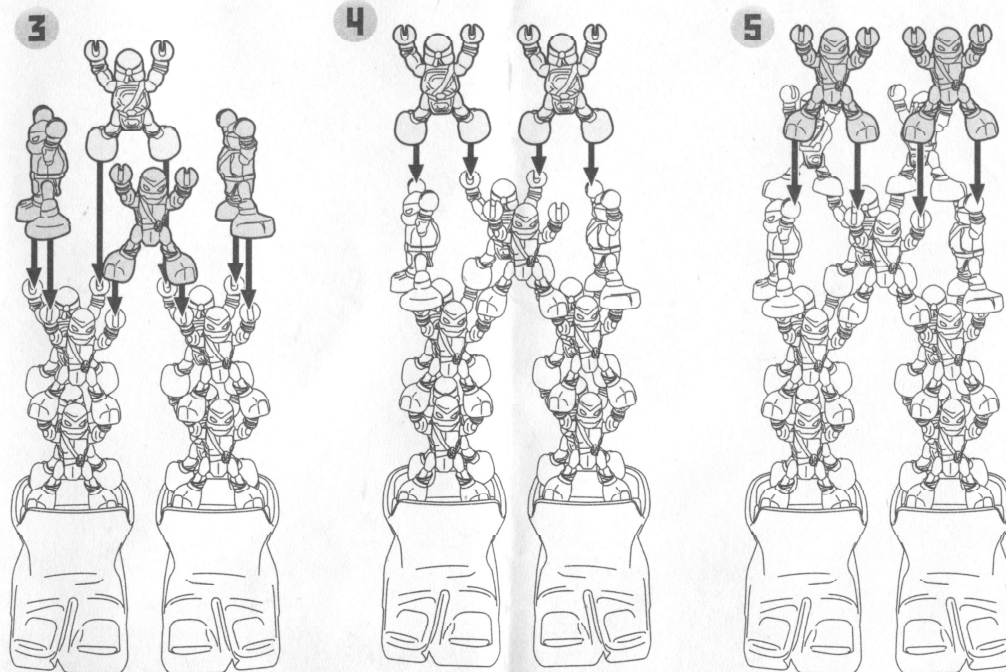

nickelodeon  
**RISE OF THE  
 TEENAGE MUTANT NINJA**  
**TURTLES**  
**NANO  
 CLIX**  
 Play Small. Build Big.  
**LEONARDO**

Repeat steps  
 1 & 2 for  
 both legs.

Snap on  
 connector  
 pieces.

Attach head  
 to chest piece.

Insert chest  
 and back into  
 connector  
 pieces!

Ages 4 and up  
 Asst. #82950  
 Item #82951

**Playmates**  
 TOYS

Nano Clix™ is a registered trademark of Playmates International Company Ltd. ©2018 Viacom Overseas Holdings C.V.  
 All Rights Reserved. Rise of the Teenage Mutant Ninja Turtles and all related titles, logos and characters  
 are trademarks of Viacom Overseas Holdings C.V. ©2018 Viacom International Inc. All Rights Reserved.  
 Nickelodeon and all related titles, logos and characters are trademarks of Viacom International Inc.  
 ©2018 Playmates. Playmates International Company Ltd.  
 23/F, The Toy House, 100 Canton Road, TST, Kowloon, Hong Kong. PRINTED IN CHINA.

**WARNING: CHOKING HAZARD -**  
 Small parts. Not for children under 3 years.