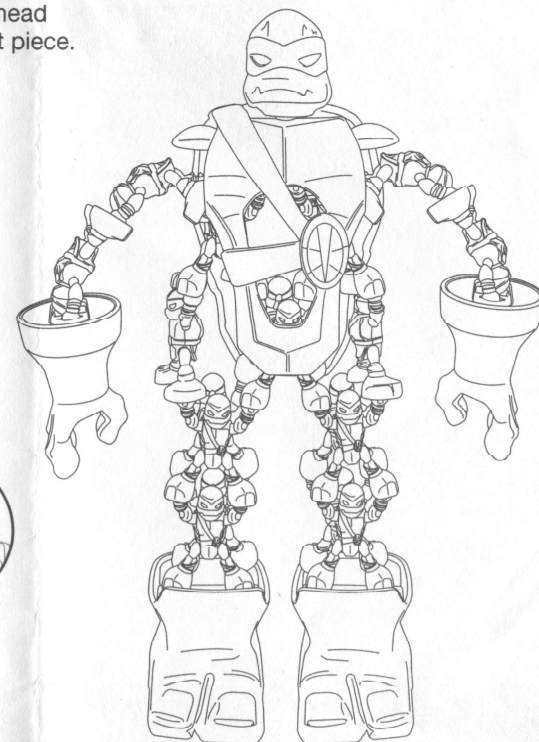

nickelodeon  
**RISE OF THE  
 TEENAGE MUTANT NINJA**  
**TURTLES**  
**NANO  
 CLIX**  
 Play Small. Build Big.  
**LEONARDO**

Repeat steps  
 1 & 2 for  
 both legs.

Snap on  
 connector  
 pieces.

Attach head  
 to chest piece.

Insert chest  
 and back into  
 connector  
 pieces!

Ages 4 and up  
 Asst. #82950  
 Item #82951

**Playmates**  
 TOYS

Nano Clix™ is a registered trademark of Playmates International Company Ltd. ©2018 Viacom Overseas Holdings C.V.  
 All Rights Reserved. Rise of the Teenage Mutant Ninja Turtles and all related titles, logos and characters  
 are trademarks of Viacom Overseas Holdings C.V. ©2018 Viacom International Inc. All Rights Reserved.  
 Nickelodeon and all related titles, logos and characters are trademarks of Viacom International Inc.  
 ©2018 Playmates. Playmates International Company Ltd.  
 23/F, The Toy House, 100 Canton Road, TST, Kowloon, Hong Kong. PRINTED IN CHINA.

**WARNING: CHOKING HAZARD -**  
 Small parts. Not for children under 3 years.