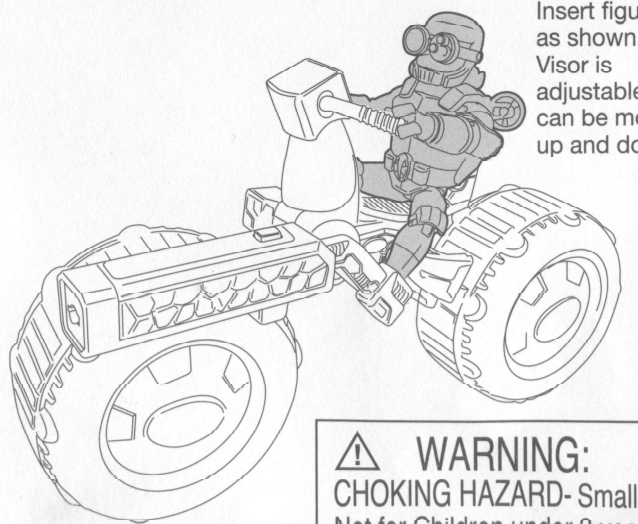

nickelodeon
**RISE OF THE
 TEENAGE MUTANT NINJA**
TURTLES

**SHELL HOG
 WITH DONATELLO**

Attach parts as shown.

Insert figure as shown. Visor is adjustable, can be moved up and down.

⚠ WARNING:
 CHOKING HAZARD- Small parts.
 Not for Children under 3 years.

1. Insert projectile as shown.

2. Press button to fire projectile.

Important:
 Do not fire at people, animals or at eyes or face. Do not use any projectiles other than those provided with this toy.

Vehicle can adjust to high or low mode; pull up center while holding wheels.

The Cycles connect to the Turtle Tank (sold separately).

A

Discover multiple ways to connect other Shell Hogs with Cycle Connector Bar.

Different vehicles can connect by plugging together (2 same vehicles cannot connect this way – see (A) Vehicle bar connector for alternate connections)