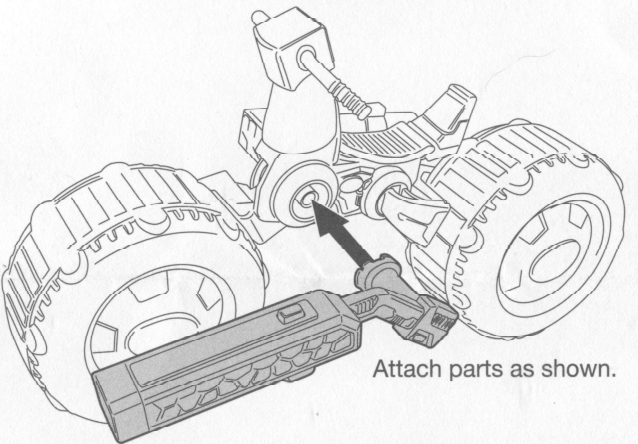

nickelodeon
**RISE OF THE
 TEENAGE MUTANT NINJA**
TURTLES

**SHELL HOG
 WITH DONATELLO**

Attach parts as shown.

Insert figure as shown. Visor is adjustable, can be moved up and down.

⚠ WARNING:
 CHOKING HAZARD- Small parts.
 Not for Children under 3 years.

1. Insert projectile as shown.

2. Press button to fire projectile.

Important:
 Do not fire at people, animals or at eyes or face. Do not use any projectiles other than those provided with this toy.

Vehicle can adjust to high or low mode; pull up center while holding wheels.

The Cycles connect to the Turtle Tank (sold separately).

A

Discover multiple ways to connect other Shell Hogs with Cycle Connector Bar.

Different vehicles can connect by plugging together (2 same vehicles cannot connect this way – see (A) Vehicle bar connector for alternate connections)