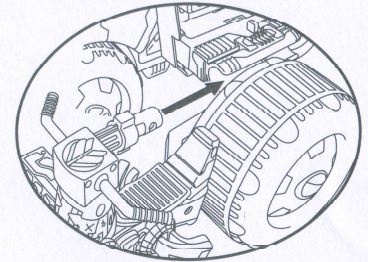

nickelodeon

RISE OF THE
TEENAGE MUTANT NINJA

TURTLES

SHELL HOG WITH RAPHAEL

Attach parts as shown.

Insert figure as shown.
Visor is adjustable,
can be moved up
and down.

WARNING:
CHOKING HAZARD- Small parts.
Not for Children under 3 years.

1. Insert projectile
as shown.

2. Press button to fire projectile.

Important:

Do not fire at people, animals or
at eyes or face.
Do not use any projectiles other
than those provided with this toy.

Vehicle can adjust to
high or low mode;
pull up center while
holding wheels.

The Cycles connect to the
Turtle Tank (sold separately).

(A)

Discover multiple
ways to connect
other Shell Hogs
with Cycle
Connector Bar.

Different vehicles can connect by
plugging together (2 same vehicles
cannot connect this way - see (A) Vehicle
bar connector for alternate connections)