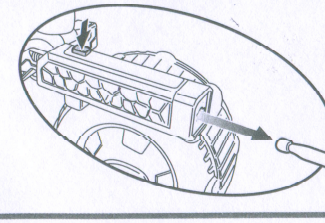

nickelodeon

RISE OF THE
TEENAGE MUTANT NINJA

TURTLES

SHELL HOG WITH RAPHAEL

Attach parts as shown.

Insert figure as shown.
Visor is adjustable,
can be moved up
and down.

WARNING:
CHOKING HAZARD- Small parts.
Not for Children under 3 years.

1. Insert projectile
as shown.

2. Press button to fire projectile.

Important:

Do not fire at people, animals or
at eyes or face.
Do not use any projectiles other
than those provided with this toy.

Vehicle can adjust to
high or low mode;
pull up center while
holding wheels.

The Cycles connect to the
Turtle Tank (sold separately).

(A)

Discover multiple
ways to connect
other Shell Hogs
with Cycle
Connector Bar.

Different vehicles can connect by
plugging together (2 same vehicles
cannot connect this way - see (A) Vehicle
bar connector for alternate connections)