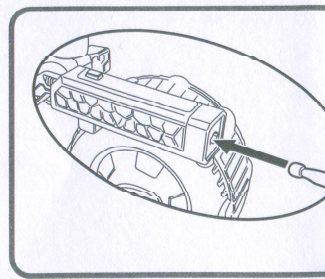

nickelodeon

RISE OF THE
TEENAGE MUTANT NINJA

TURTLES

SHELL HOG WITH RAPHAEL

Attach parts as shown.

Insert figure as shown.
Visor is adjustable,
can be moved up
and down.

WARNING:
CHOKING HAZARD- Small parts.
Not for Children under 3 years.

1. Insert projectile
as shown.

2. Press button to fire projectile.

Important:

Do not fire at people, animals or
at eyes or face.
Do not use any projectiles other
than those provided with this toy.

Vehicle can adjust to
high or low mode;
pull up center while
holding wheels.

The Cycles connect to the
Turtle Tank (sold separately).

(A)

Discover multiple
ways to connect
other Shell Hogs
with Cycle
Connector Bar.

Different vehicles can connect by
plugging together (2 same vehicles
cannot connect this way - see (A) Vehicle
bar connector for alternate connections)