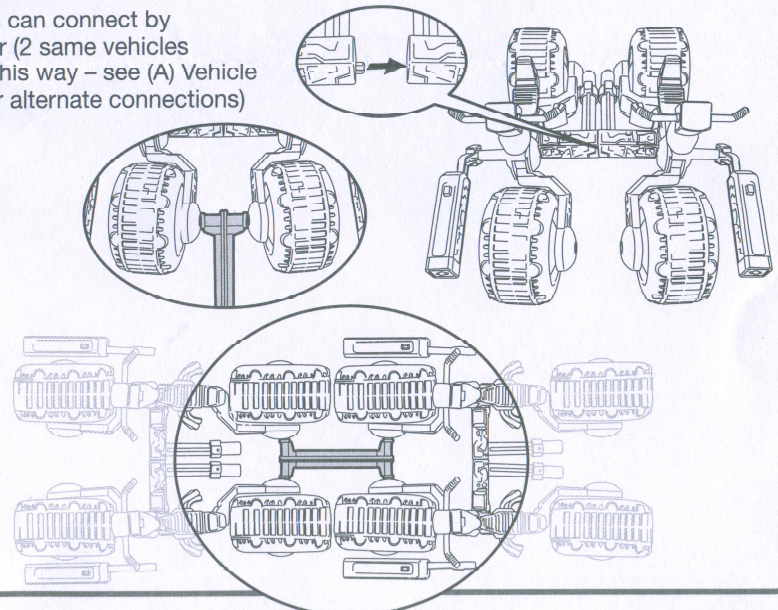

The Cycles connect to the
Turtle Tank (sold separately).

(A)

Discover multiple
ways to connect
other Shell Hogs
with Cycle
Connector Bar.

Different vehicles can connect by
plugging together (2 same vehicles
cannot connect this way - see (A) Vehicle
bar connector for alternate connections)