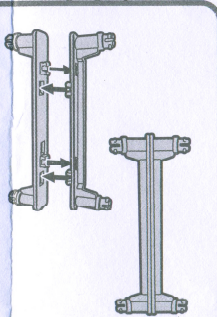

nickelodeon

RISE OF THE
TEENAGE MUTANT NINJA

TURTLES

SHELL HOG WITH RAPHAEL

Attach parts as shown.

Insert figure as shown.
Visor is adjustable,
can be moved up
and down.

WARNING:
CHOKING HAZARD- Small parts.
Not for Children under 3 years.

1. Insert projectile
as shown.

2. Press button to fire projectile.

Important:

Do not fire at people, animals or
at eyes or face.
Do not use any projectiles other
than those provided with this toy.

Vehicle can adjust to
high or low mode;
pull up center while
holding wheels.

The Cycles connect to the
Turtle Tank (sold separately).

(A)

Discover multiple
ways to connect
other Shell Hogs
with Cycle
Connector Bar.

Different vehicles can connect by
plugging together (2 same vehicles
cannot connect this way - see (A) Vehicle
bar connector for alternate connections)