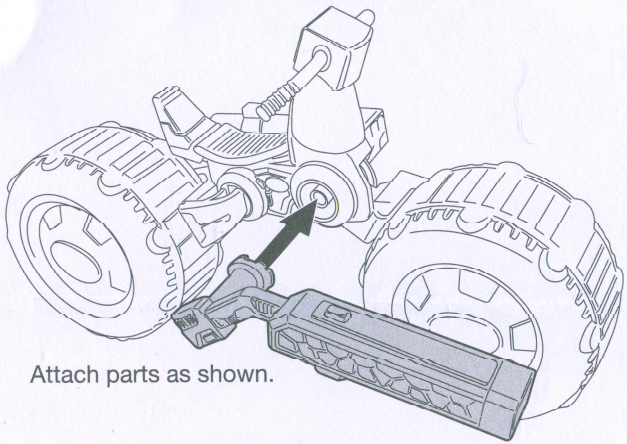

nickelodeon

RISE OF THE
TEENAGE MUTANT NINJA

TURTLES

SHELL HOG WITH RAPHAEL

Attach parts as shown.

Insert figure as shown.
Visor is adjustable,
can be moved up
and down.

WARNING:
CHOKING HAZARD- Small parts.
Not for Children under 3 years.

1. Insert projectile
as shown.

2. Press button to fire projectile.

Important:

Do not fire at people, animals or
at eyes or face.
Do not use any projectiles other
than those provided with this toy.

Vehicle can adjust to
high or low mode;
pull up center while
holding wheels.

The Cycles connect to the
Turtle Tank (sold separately).

(A)

Discover multiple
ways to connect
other Shell Hogs
with Cycle
Connector Bar.

Different vehicles can connect by
plugging together (2 same vehicles
cannot connect this way - see (A) Vehicle
bar connector for alternate connections)