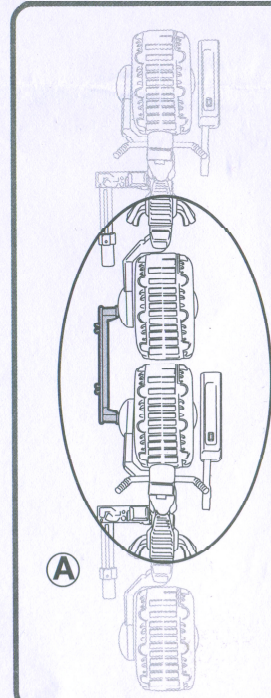

nickelodeon

RISE OF THE
TEENAGE MUTANT NINJA

TURTLES

SHELL HOG WITH RAPHAEL

Attach parts as shown.

Insert figure as shown.
Visor is adjustable,
can be moved up
and down.

WARNING:
CHOKING HAZARD- Small parts.
Not for Children under 3 years.

1. Insert projectile
as shown.

2. Press button to fire projectile.

Important:

Do not fire at people, animals or
at eyes or face.
Do not use any projectiles other
than those provided with this toy.

Vehicle can adjust to
high or low mode;
pull up center while
holding wheels.

The Cycles connect to the
Turtle Tank (sold separately).

(A)

Discover multiple
ways to connect
other Shell Hogs
with Cycle
Connector Bar.

Different vehicles can connect by
plugging together (2 same vehicles
cannot connect this way - see (A) Vehicle
bar connector for alternate connections)