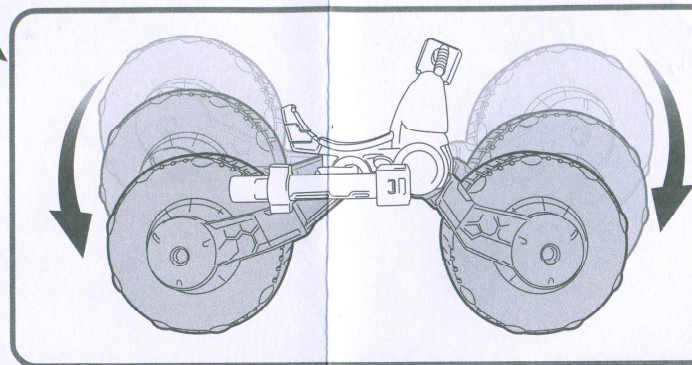

nickelodeon

RISE OF THE
TEENAGE MUTANT NINJA

TURTLES

SHELL HOG WITH RAPHAEL

Attach parts as shown.

Insert figure as shown.
Visor is adjustable,
can be moved up
and down.

WARNING:
CHOKING HAZARD- Small parts.
Not for Children under 3 years.

1. Insert projectile
as shown.

2. Press button to fire projectile.

Important:

Do not fire at people, animals or
at eyes or face.
Do not use any projectiles other
than those provided with this toy.

Vehicle can adjust to
high or low mode;
pull up center while
holding wheels.

The Cycles connect to the
Turtle Tank (sold separately).

(A)

Discover multiple
ways to connect
other Shell Hogs
with Cycle
Connector Bar.

Different vehicles can connect by
plugging together (2 same vehicles
cannot connect this way - see (A) Vehicle
bar connector for alternate connections)